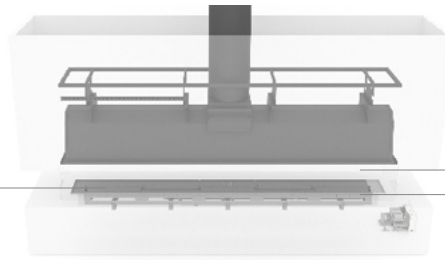

GasFireplaces

CONVENTIONAL FLUE

Sinatra 1600

- Linear-shape burner
- 15 levels of flame height
- LPG or Natural Gas powered
- Safety sensors
- Child lock
- Eco flow mode
- Module division mode
- Remote control
- Smart Home System compatible
- Automatic ignition
- CE Certified
- Ceramic glass
- No glazing possible
- Bespoke sizes

Standard decorative sets

- Decorative black diamond stones or
- White pebbles or
- Black glass embers

Standard glass height 400 mm*

PRICES

Solution	Sinatra 1600 F	Sinatra 1600 LF Sinatra 1600 FR	Sinatra 1600 LFR	Sinatra 1600 TUNNEL	Sinatra 1600 ROOM DIVIDER	Sinatra 1600 ISLAND
Price (Includes: one of the standard decorative sets, ceramic glass)	4 700 €	5 200 €	5 650 €	4 900 €	5 400 €	5 400 €
Antireflective glass	+440 €	+590 €	+740 €	+880 €	+1 030 €	+1 180 €
Ceramic logs	+400 €	+400 €	+400 €	+400 €	+400 €	+400 €
Black ceramic glass for the rear lining	+320 €	+320 €	+320 €	-	-	-
Ambient lighting + crystal diamond embers	+310 €	+310 €	+310 €	+310 €	+310 €	+310 €
Ambient lighting + crystal diamond embers + ceramic logs	+710 €	+710 €	+710 €	+710 €	+710 €	+710 €
Wi-Fi module	+200 €	+200 €	+200 €	+200 €	+200 €	+200 €

* Glass height available within 350 - 600 mm

Lead time on request and is valid from purchase order confirmation and receipt of 50% advance payment.

www.planikafires.com