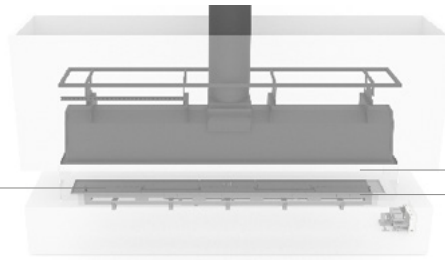

GasFireplaces

CONVENTIONAL FLUE

Sinatra 2000

- Linear-shape burner
- 15 levels of flame height
- LPG or Natural Gas powered
- Safety sensors
- Child lock
- Eco flow mode
- Module division mode
- Remote control
- Smart Home System compatible
- Automatic ignition
- CE Certified
- Ceramic glass
- No glazing possible
- Bespoke sizes

Standard decorative sets

- Decorative black diamond stones or
- White pebbles or
- Black glass embers

Standard glass height 400 mm*

PRICES

Solution	Sinatra 2000 F	Sinatra 2000 LF Sinatra 2000 FR	Sinatra 2000 LFR	Sinatra 2000 TUNNEL	Sinatra 2000 ROOM DIVIDER	Sinatra 2000 ISLAND
Price (Includes: one of the standard decorative sets, ceramic glass)	6 080 €	6 600 €	7 100 €	6 280 €	6 800 €	6 800 €
Antireflective glass	+470 €	+620 €	+770 €	+940 €	+1 090 €	+1 240 €
Ceramic logs	+450 €	+450 €	+450 €	+450 €	+450 €	+450 €
Black ceramic glass for the rear lining	+400 €	+400 €	+400 €	-	-	-
Ambient lighting + crystal diamond embers	+330 €	+330 €	+330 €	+330 €	+330 €	+330 €
Ambient lighting + crystal diamond embers + ceramic logs	+780 €	+780 €	+780 €	+780 €	+780 €	+780 €
Wi-Fi module	+200 €	+200 €	+200 €	+200 €	+200 €	+200 €

* Glass height available within 350 - 600 mm

Lead time on request and is valid from purchase order confirmation and receipt of 50% advance payment.

www.planikafires.com