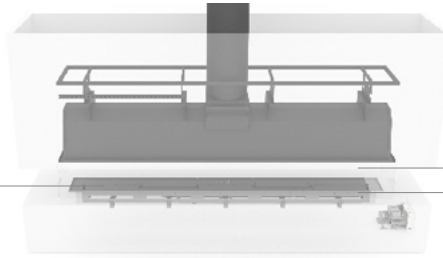

Lead time on request and is valid from purchase order confirmation.

www.planikafires.com

GasFireplaces

CONVENTIONAL FLUE

Sinatra 1200

- Linear-shape burner
- 15 levels of flame height
- LPG or Natural Gas powered
- Safety sensors
- Child lock
- Eco flow mode
- Module division mode
- Remote control
- Smart Home System compatible
- Automatic ignition
- CE Certified
- Ceramic glass
- No glazing possible
- Bespoke sizes

Standard decorative sets

- Decorative black diamond stones or
- White pebbles or
- Black glass embers

Standard glass height 400 mm*

PRICES

			
Solution	Sinatra 1200 TUNNEL	Sinatra 1200 ROOM DIVIDER	Sinatra 1200 ISLAND
Price (Includes: one of the standard decorative sets, ceramic glass)	4 450 €	4 970 €	4 970 €
Antireflective glass	+820 €	+970 €	+1120 €
Ceramic logs	+350 €	+350 €	+350 €
Ambient lighting + crystal diamond embers	+290 €	+290 €	+290 €
Ambient lighting + crystal diamond embers + ceramic logs	+640 €	+640 €	+640 €
Wi-Fi module	+200 €	+200 €	+200 €