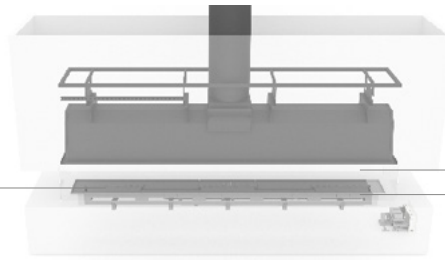

GasFireplaces

CONVENTIONAL FLUE

Sinatra 2400

- Linear-shape burner
- 15 levels of flame height
- LPG or Natural Gas powered
- Safety sensors
- Child lock
- Eco flow mode
- Module division mode
- Remote control
- Smart Home System compatible
- Automatic ignition
- CE Certified
- Ceramic glass
- No glazing possible
- Bespoke sizes

Standard decorative sets

- Decorative black diamond stones or
- White pebbles or
- Black glass embers

Standard glass height 400 mm*

PRICES

Solution	Sinatra 2400 F	Sinatra 2400 LF Sinatra 2400 FR	Sinatra 2400 LFR	Sinatra 2400 TUNNEL	Sinatra 2400 ROOM DIVIDER	Sinatra 2400 ISLAND
Price (Includes: one of the standard decorative sets, ceramic glass)	7 950 €	8 450 €	8 980 €	8 980 €	9 500 €	9 500 €
Antireflective glass	+500 €	+650 €	+800 €	+1 000 €	+1 150 €	+1 300 €
Ceramic logs	+500 €	+500 €	+500 €	+500 €	+500 €	+500 €
Black ceramic glass for the rear lining	+940 €	+940 €	+940 €	-	-	-
Ambient lighting + crystal diamond embers	+350 €	+350 €	+350 €	+350 €	+350 €	+350 €
Ambient lighting + crystal diamond embers + ceramic logs	+850 €	+850 €	+850 €	+850 €	+850 €	+850 €
Wi-Fi module	+200 €	+200 €	+200 €	+200 €	+200 €	+200 €

* Glass height available within 350 - 600 mm

Lead time on request and is valid from purchase order confirmation and receipt of 50% advance payment.

www.planikafires.com